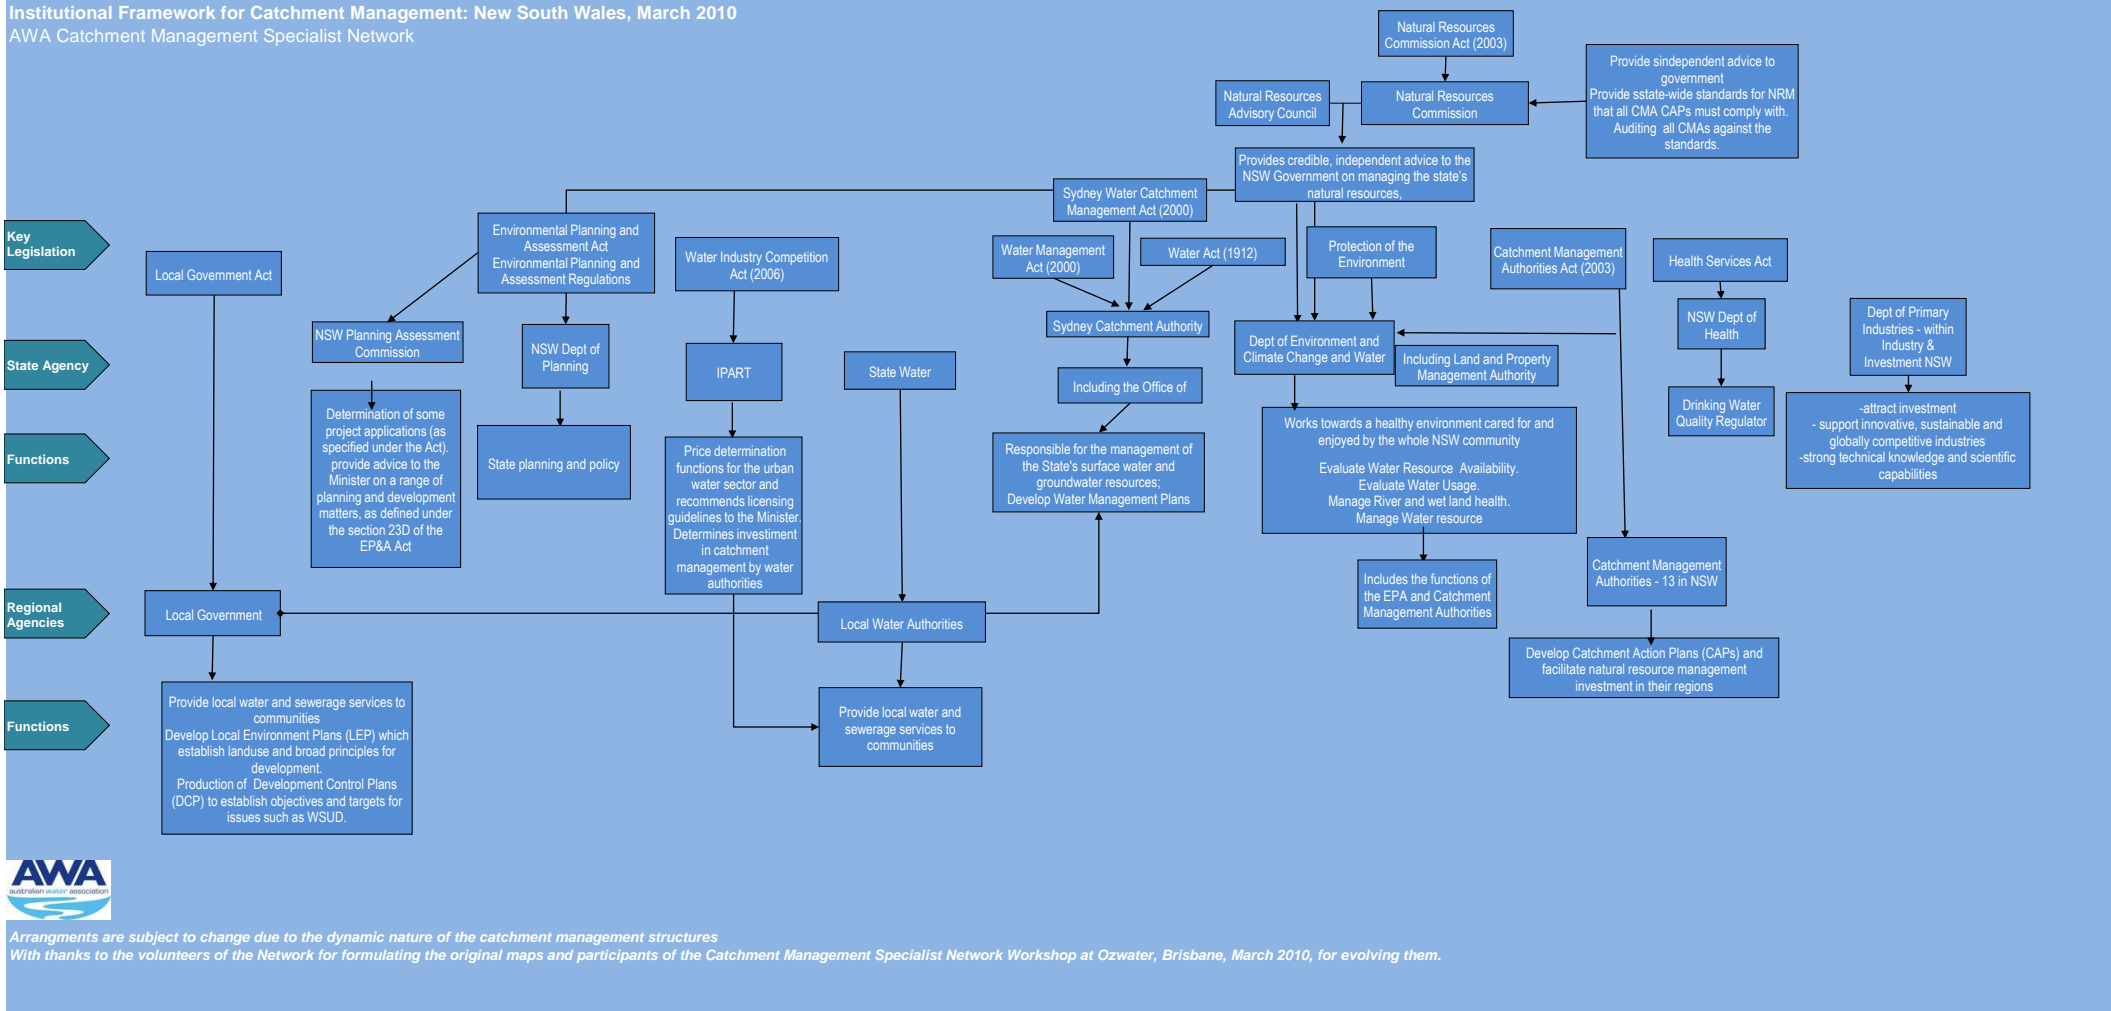

Institutional Framework for Catchment Management: New South Wales, March 2010
AWA Catchment Management Specialist Network

Arrangements are subject to change due to the dynamic nature of the catchment management structures
With thanks to the volunteers of the Network for formulating the original maps and participants of the Catchment Management Specialist Network Workshop at Ozwater, Brisbane, March 2010, for evolving them.